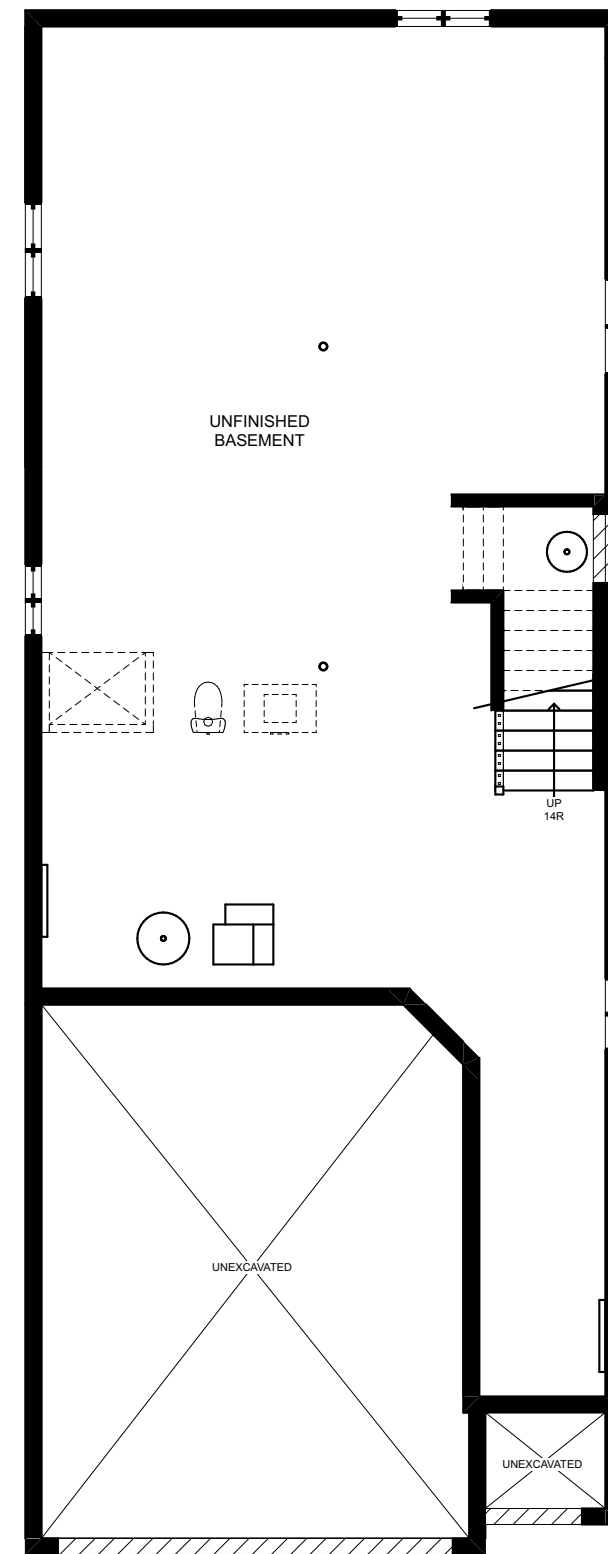

MAIN FLOOR - 9' CEILING
1,127.8 sq ft

SECOND FLOOR - 9' CEILING
1,405.4 sq ft

BASEMENT - 7'6" CEILING

ASPECT HOMES - LOT 4 GARNER ESTATES