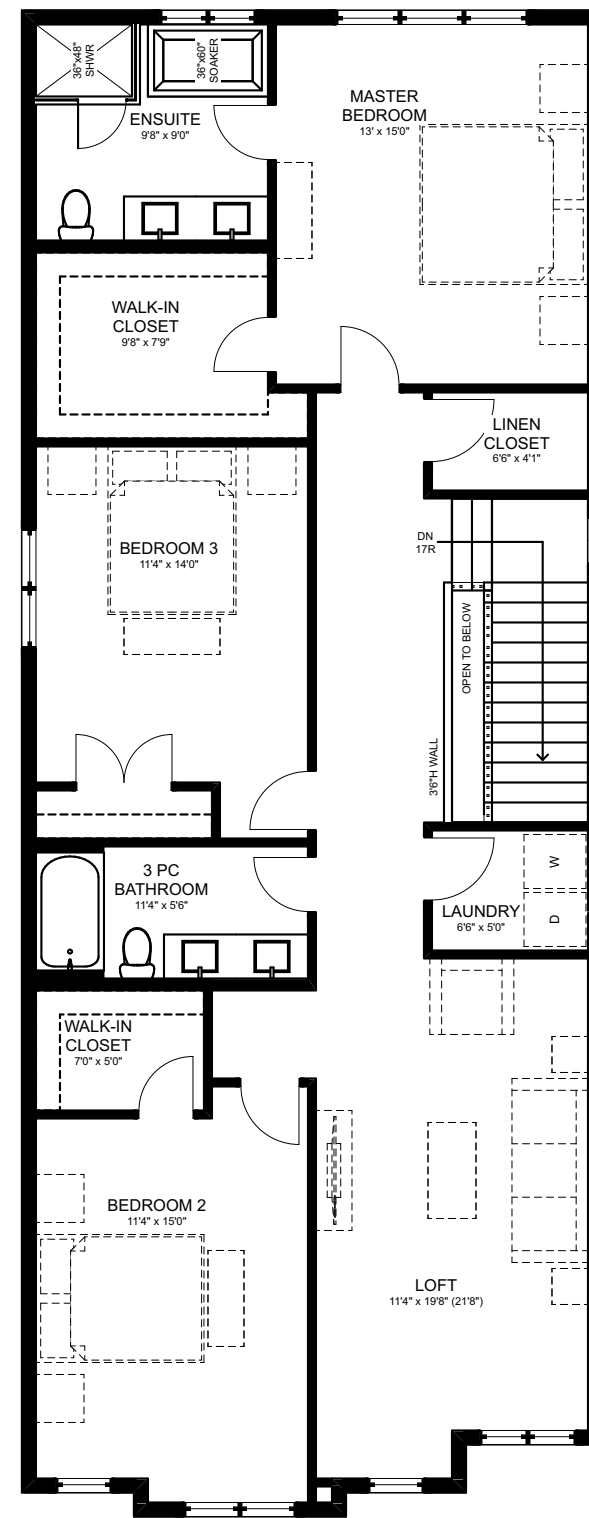

MAIN FLOOR - 9' CEILING
1,127.8 sq ft

SECOND FLOOR - 9' CEILING
1,405.4 sq ft

BASEMENT - 7'6" CEILING

ASPECT HOMES - LOT 4 GARNER ESTATES